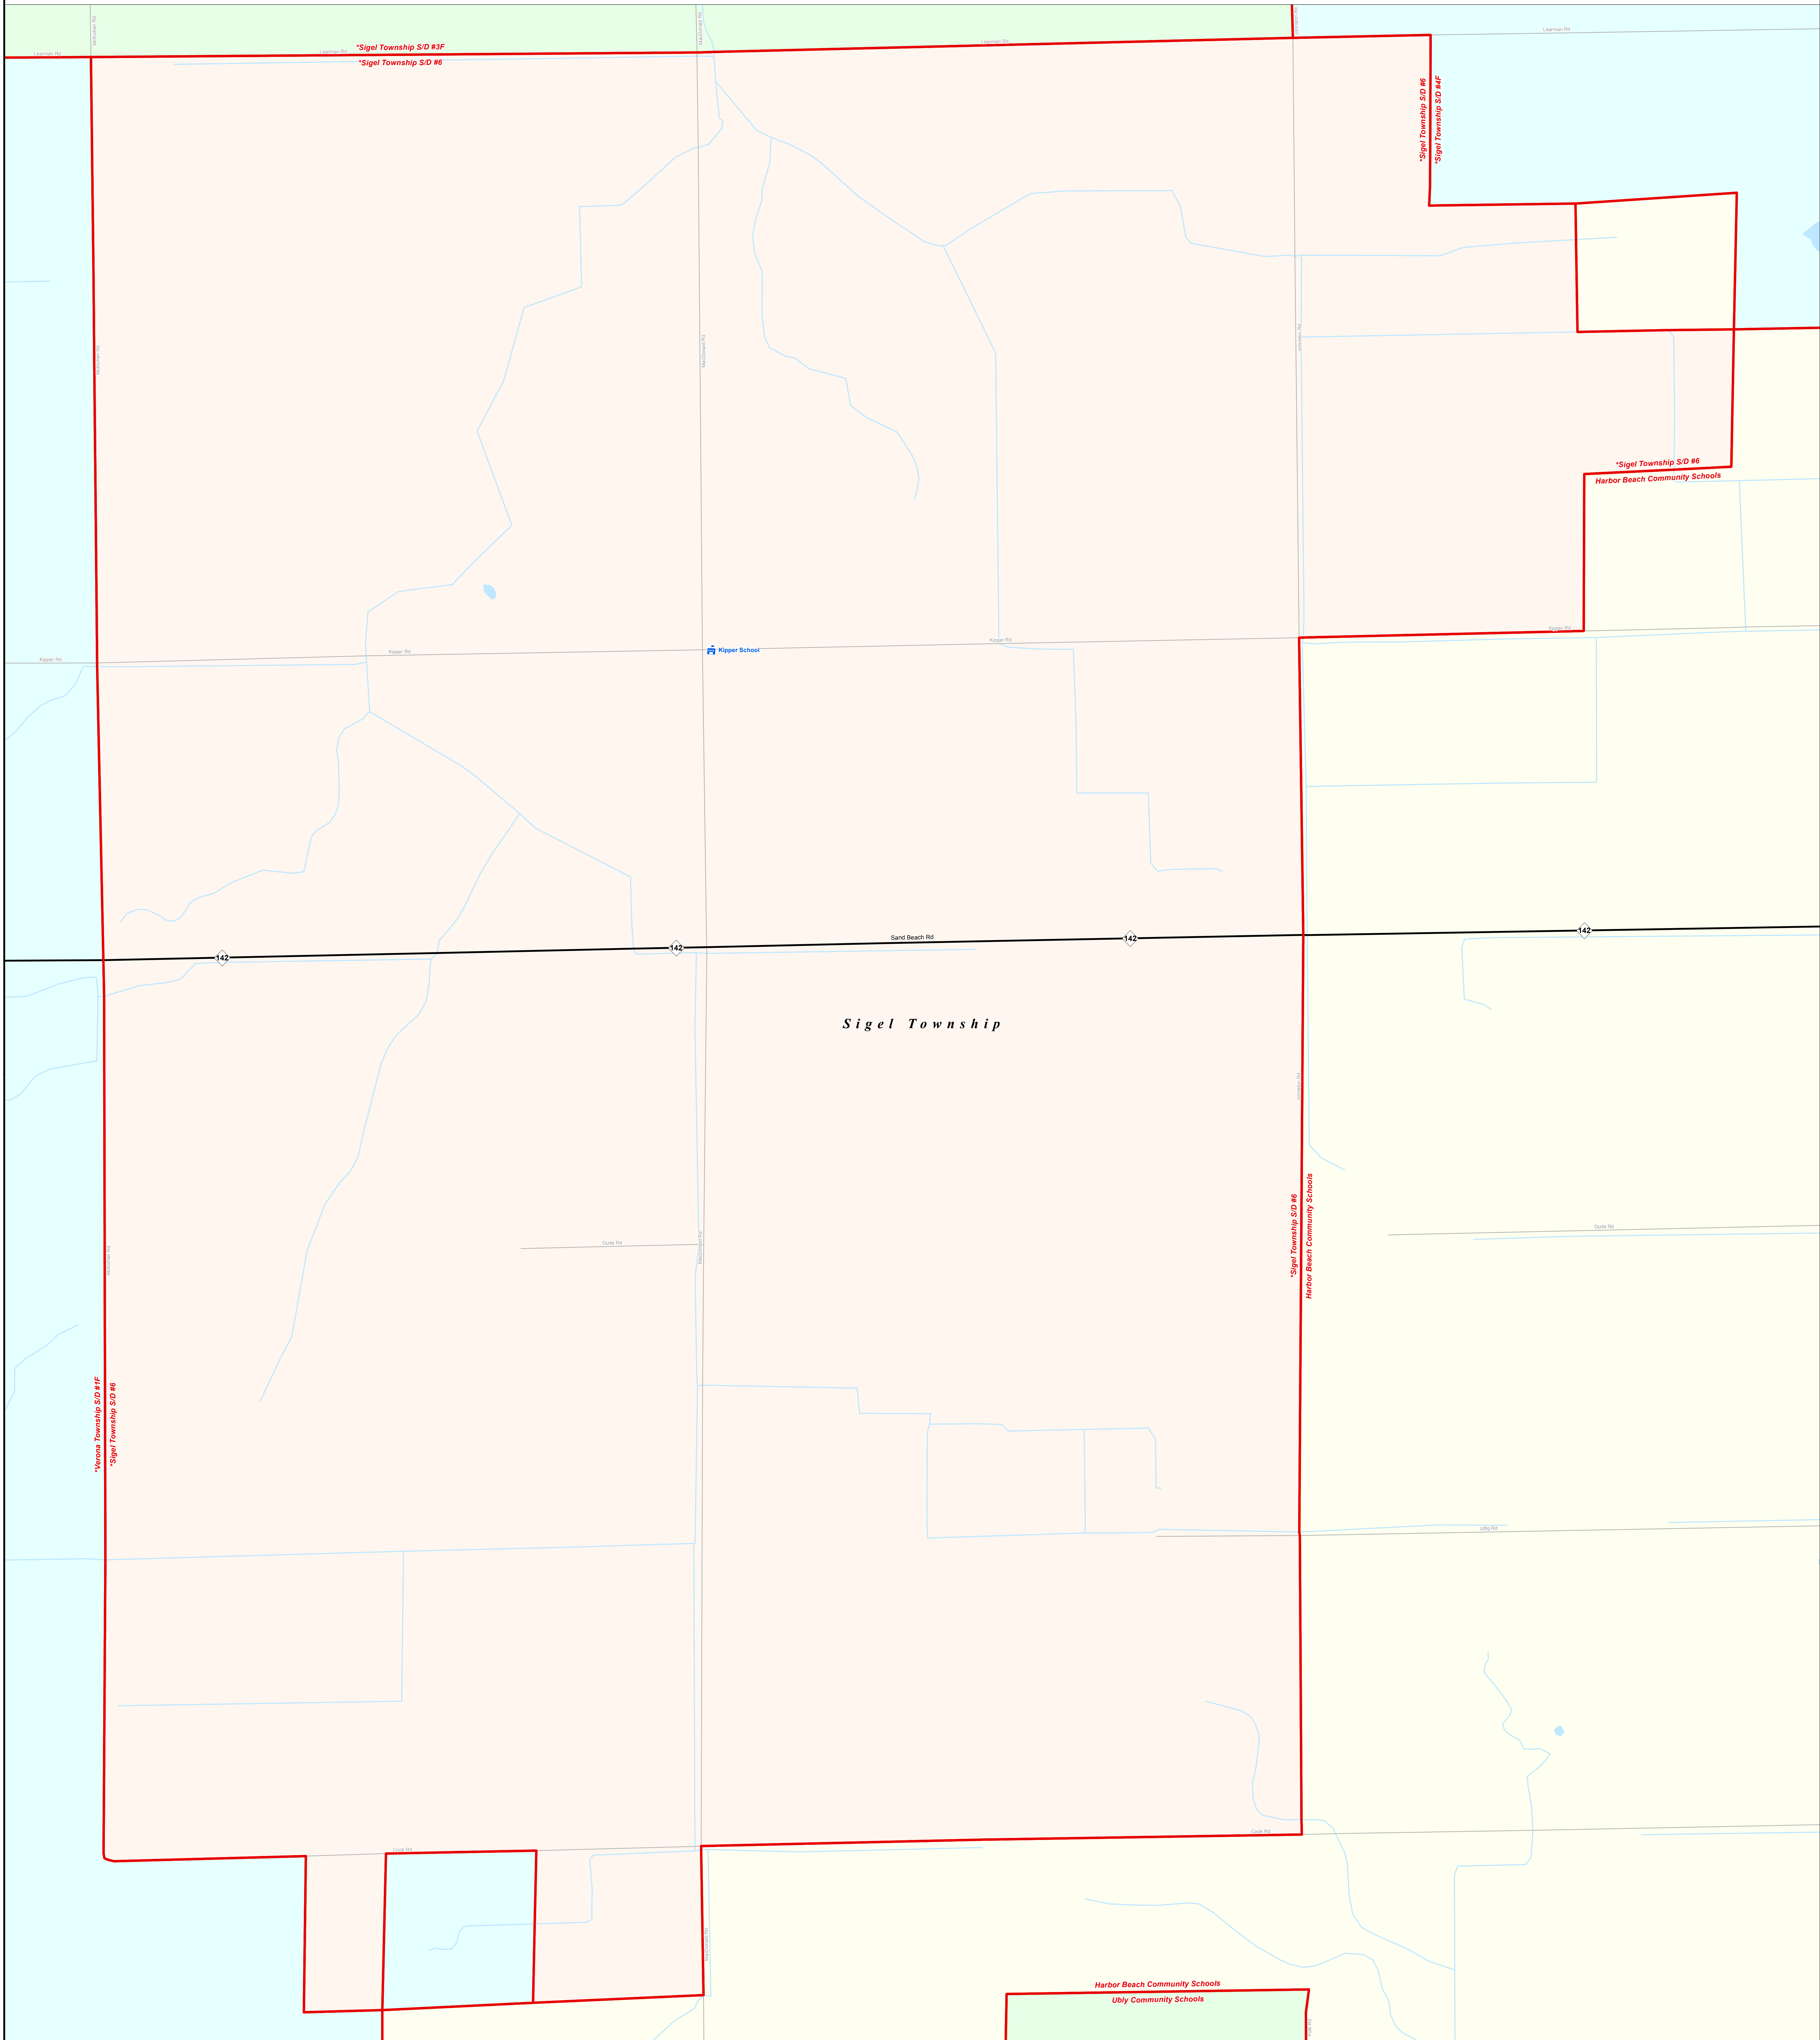

*SIGEL TOWNSHIP S/D #6

Huron ISD

*Note: Non K-12 School Districts identified with Asterisk (*) in Name

11/14/13

Legend

School District	Unincorporated Place	Railroad
County	School	Water Feature
City	Freeway	River, Stream, or Drain
Township	Highway	
Village	Primary Road	
Census Designated Place	Local Road